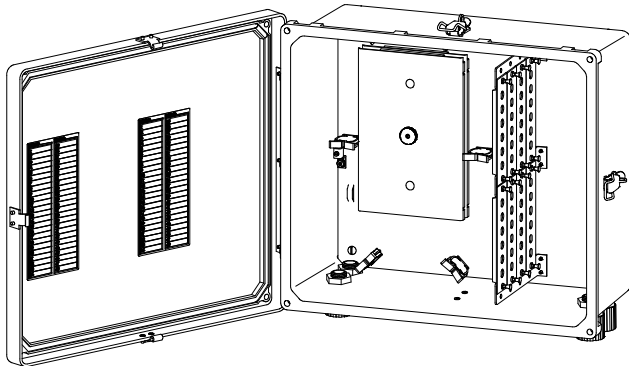

Weatherproof Fiber Optic Distribution Unit

BJ-1841, BJ-2150

48 Port Wall Mount

BJ-2150A-001

Features

- Terminates 48 fibers with standard 6 port coupler plates
- Room for fiber storage and/or splicing
- High strength fiberglass enclosure
- Hinged cover with polyurethane gasket
- Can be locked with a padlock
- Fully weatherproof, NEMA 4 rated

Application

These units are both watertight and airtight. Designed for use in wet, industrial and/or outdoor locations.

BJ-1841 Specifications

Capacity: Eight Plates
 Dimensions: 14.75"H X 17.5"W X 6.25"D
 Weight: 12 lbs.
 Construction: Molded fiberglass
 Color: Gray

BJ-2150 Specifications

Capacity: Eight Plates
 Dimensions: 15.5" H x 14" W x 7" D
 Weight: 9 lbs
 Construction: Molded fiberglass
 Color: Gray

BJ-1841A-001

Ordering Information

Part Number	Description	Access	Additional Information
BJ-1841A	8 Plates	Hinged Lid / Door	NEMA 4
BJ-2150A	8 Plates	Hinged Lid / Door	NEMA 4