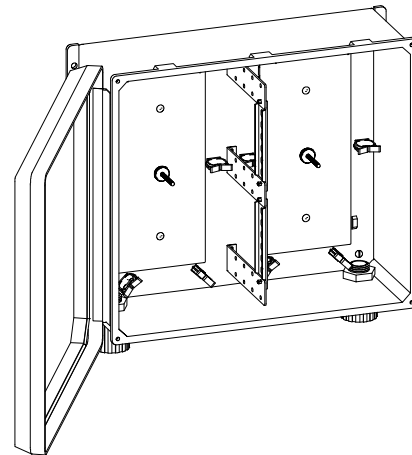

Weatherproof Fiber Optic Distribution Unit

BJ-1841, BJ-2150

48 Port Wall Mount

BJ-2150A-001

Features

- Terminates 48 fibers with standard 6 port coupler plates
- Room for fiber storage and/or splicing
- High strength fiberglass enclosure
- Hinged cover with polyurethane gasket
- Can be locked with a padlock
- Fully weatherproof, NEMA 4 rated

Application

These units are both watertight and airtight. Designed for use in wet, industrial and/or outdoor locations.

BJ-1841 Specifications

Capacity: Eight Plates
 Dimensions: 14.75"H X 17.5"W X 6.25"D
 Weight: 12 lbs.
 Construction: Molded fiberglass
 Color: Gray

BJ-2150 Specifications

Capacity: Eight Plates
 Dimensions: 15.5" H x 14" W x 7" D
 Weight: 9 lbs
 Construction: Molded fiberglass
 Color: Gray

BJ-1841A-001

Ordering Information

Part Number	Description	Access	Additional Information
BJ-1841A	8 Plates	Hinged Lid / Door	NEMA 4
BJ-2150A	8 Plates	Hinged Lid / Door	NEMA 4