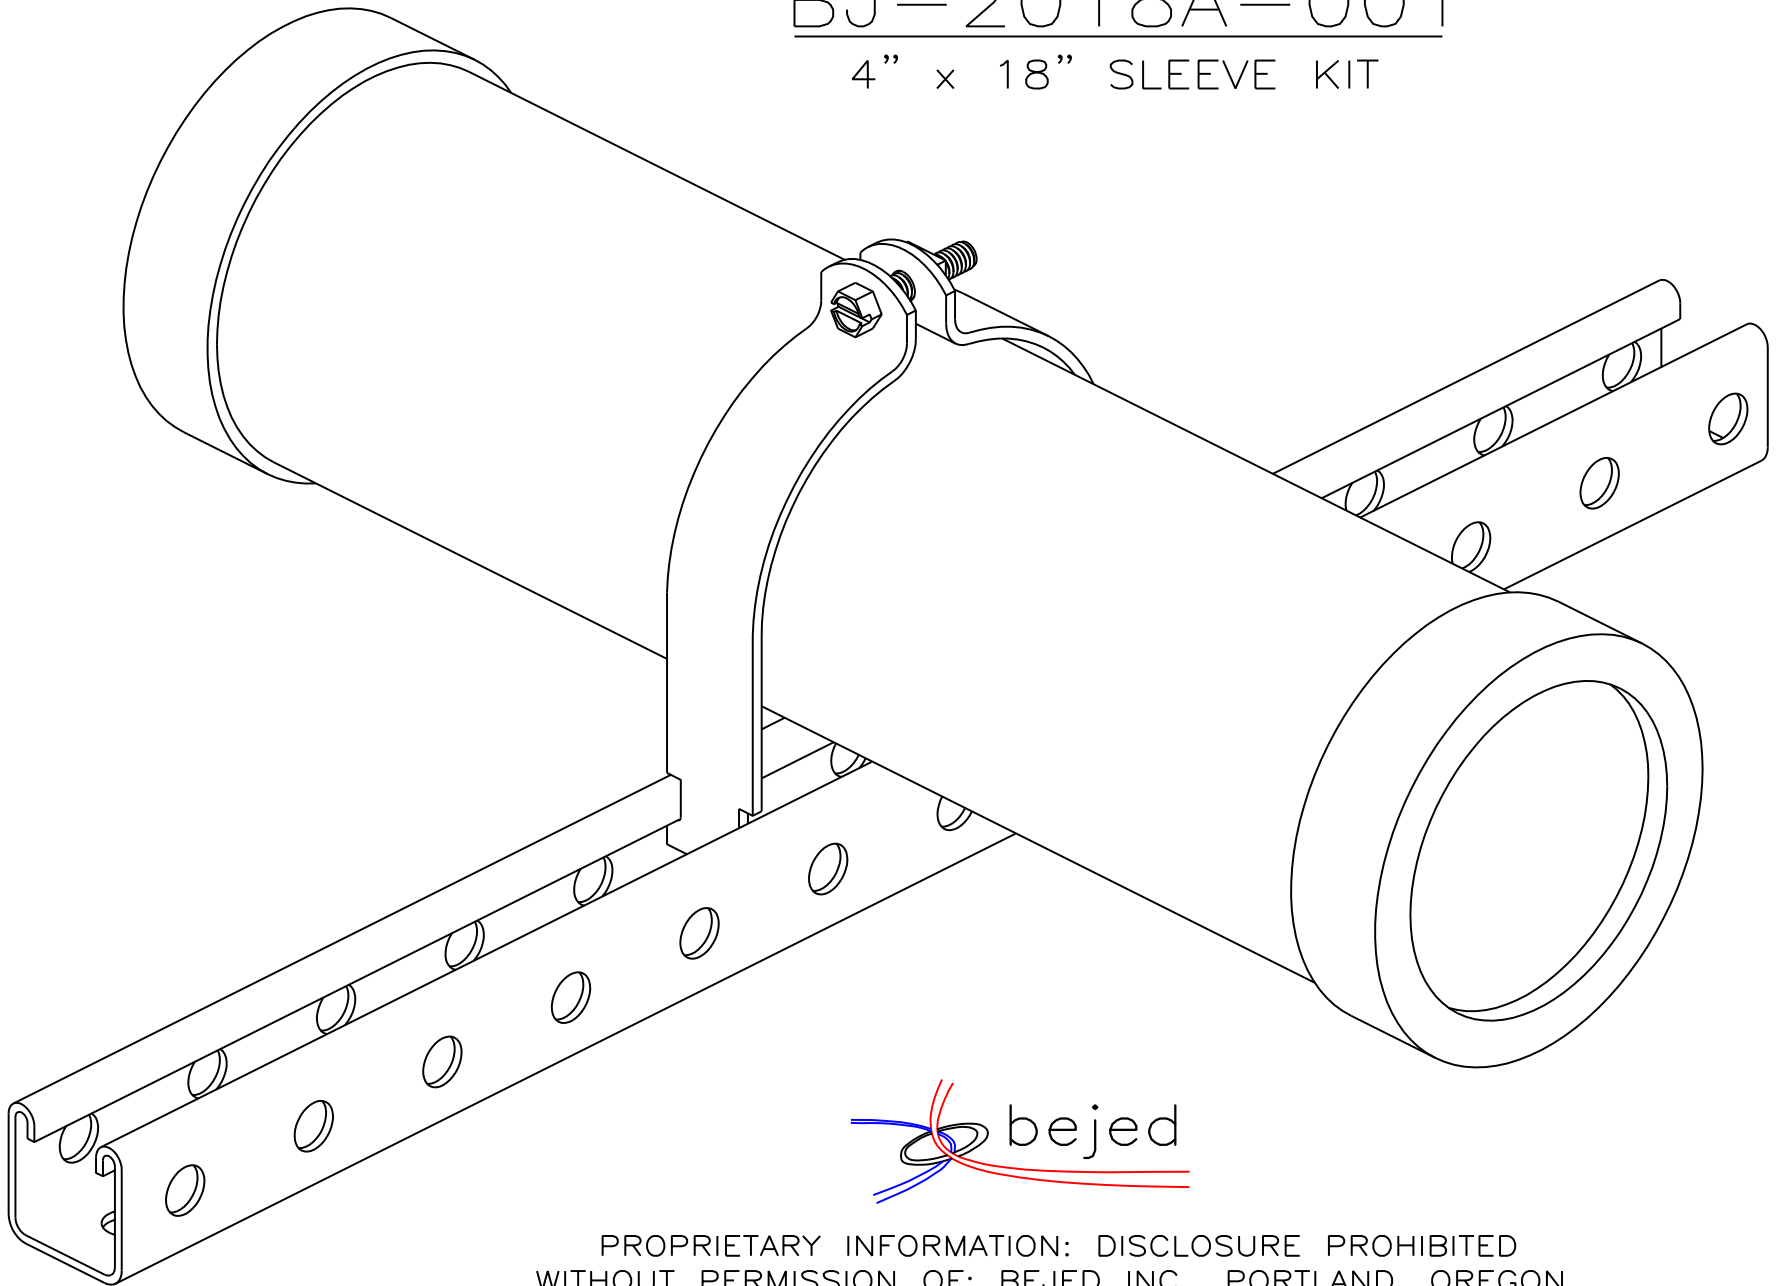

BJ-2018A-001

4" x 18" SLEEVE KIT

PROPRIETARY INFORMATION: DISCLOSURE PROHIBITED
WITHOUT PERMISSION OF: BEJED INC., PORTLAND, OREGON