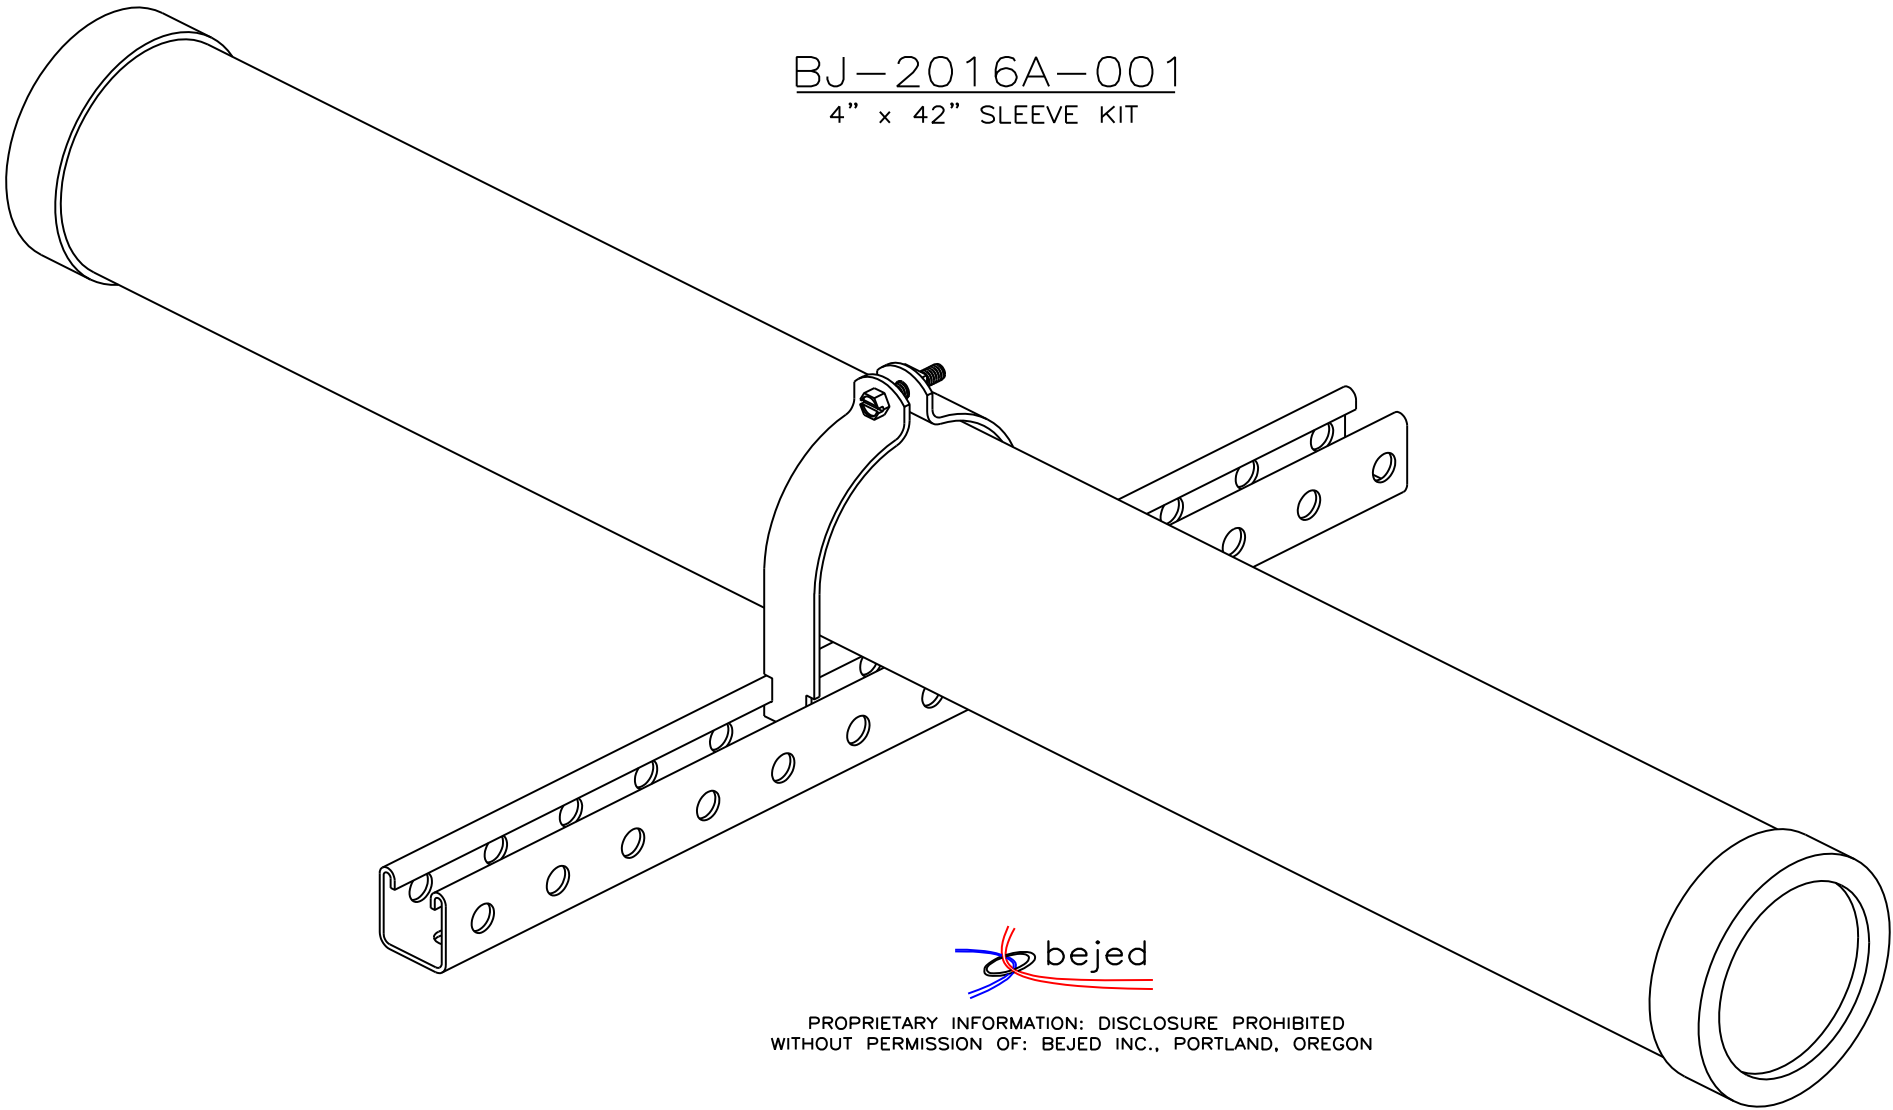

BJ-2016A-001

4" x 42" SLEEVE KIT

PROPRIETARY INFORMATION: DISCLOSURE PROHIBITED
WITHOUT PERMISSION OF: BEJED INC., PORTLAND, OREGON