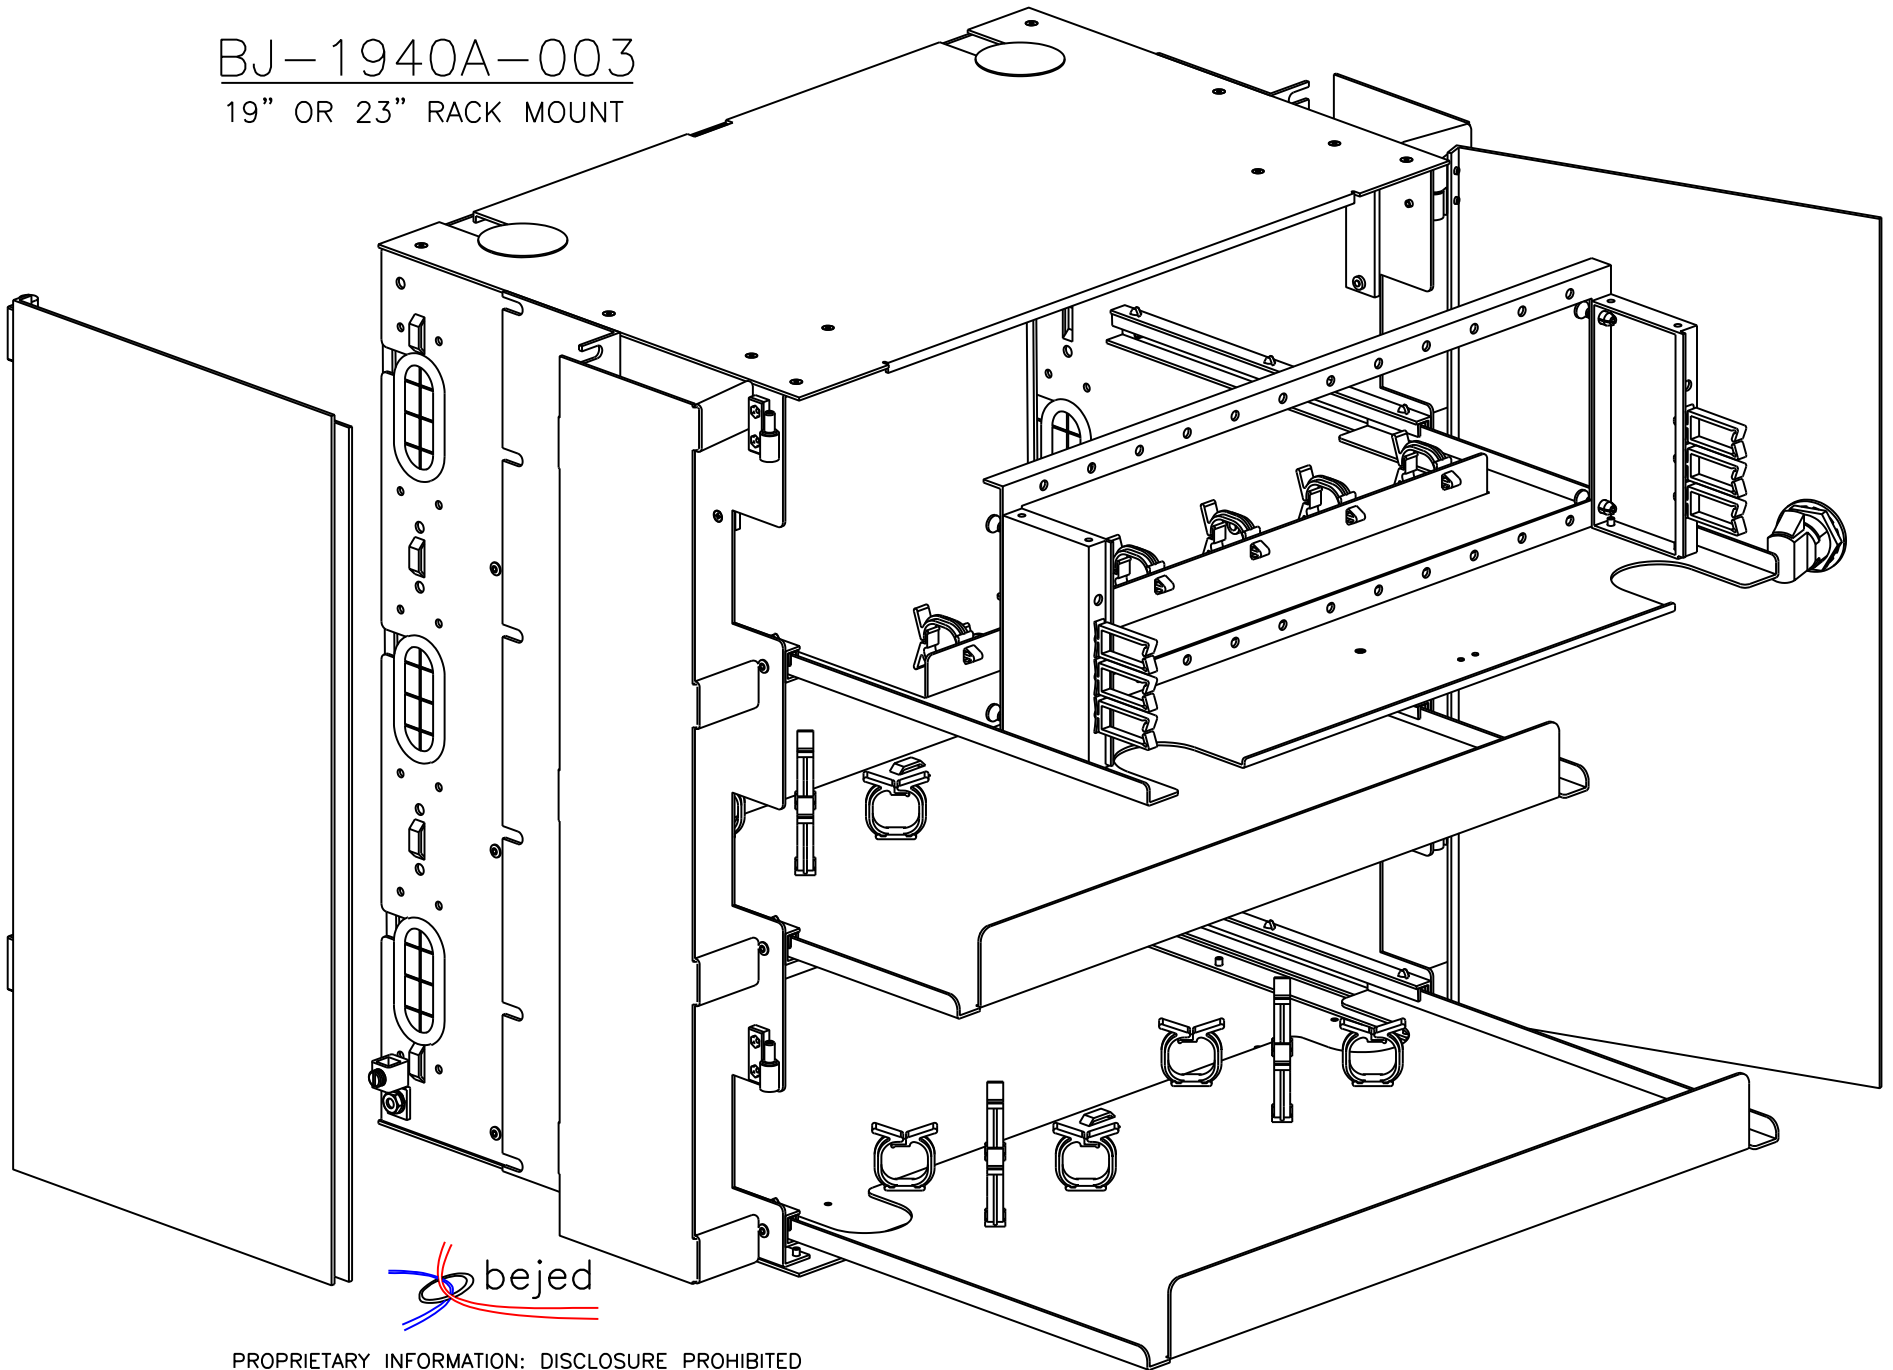

BJ-1940A-003

19" OR 23" RACK MOUNT

PROPRIETARY INFORMATION: DISCLOSURE PROHIBITED
WITHOUT PERMISSION OF: BEJED INC., PORTLAND, OREGON