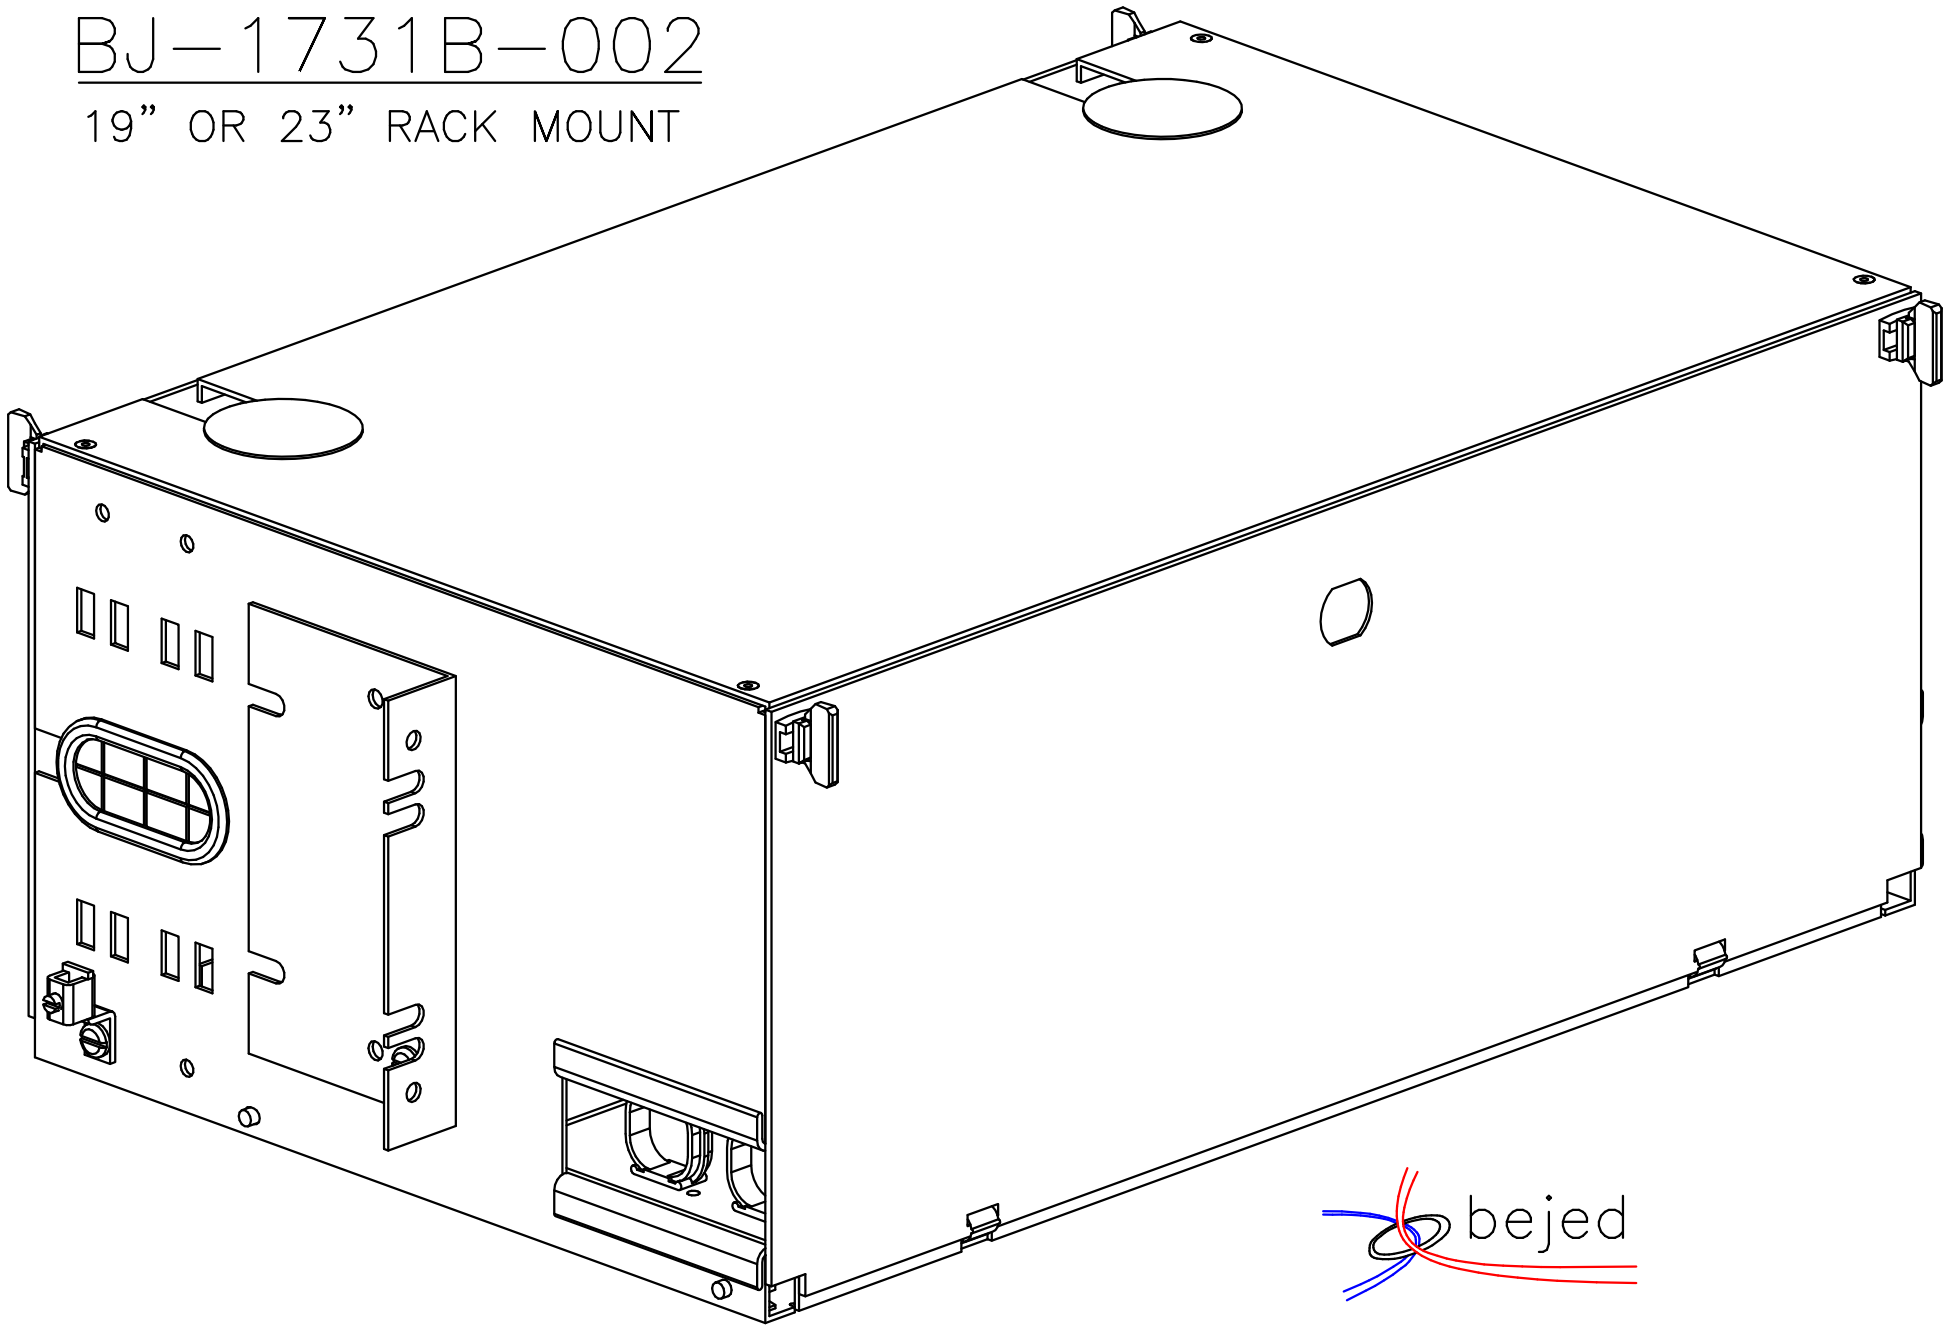

BJ-1731B-002

19" OR 23" RACK MOUNT

PROPRIETARY INFORMATION: DISCLOSURE PROHIBITED
WITHOUT PERMISSION OF: BEJED INC., PORTLAND, OREGON