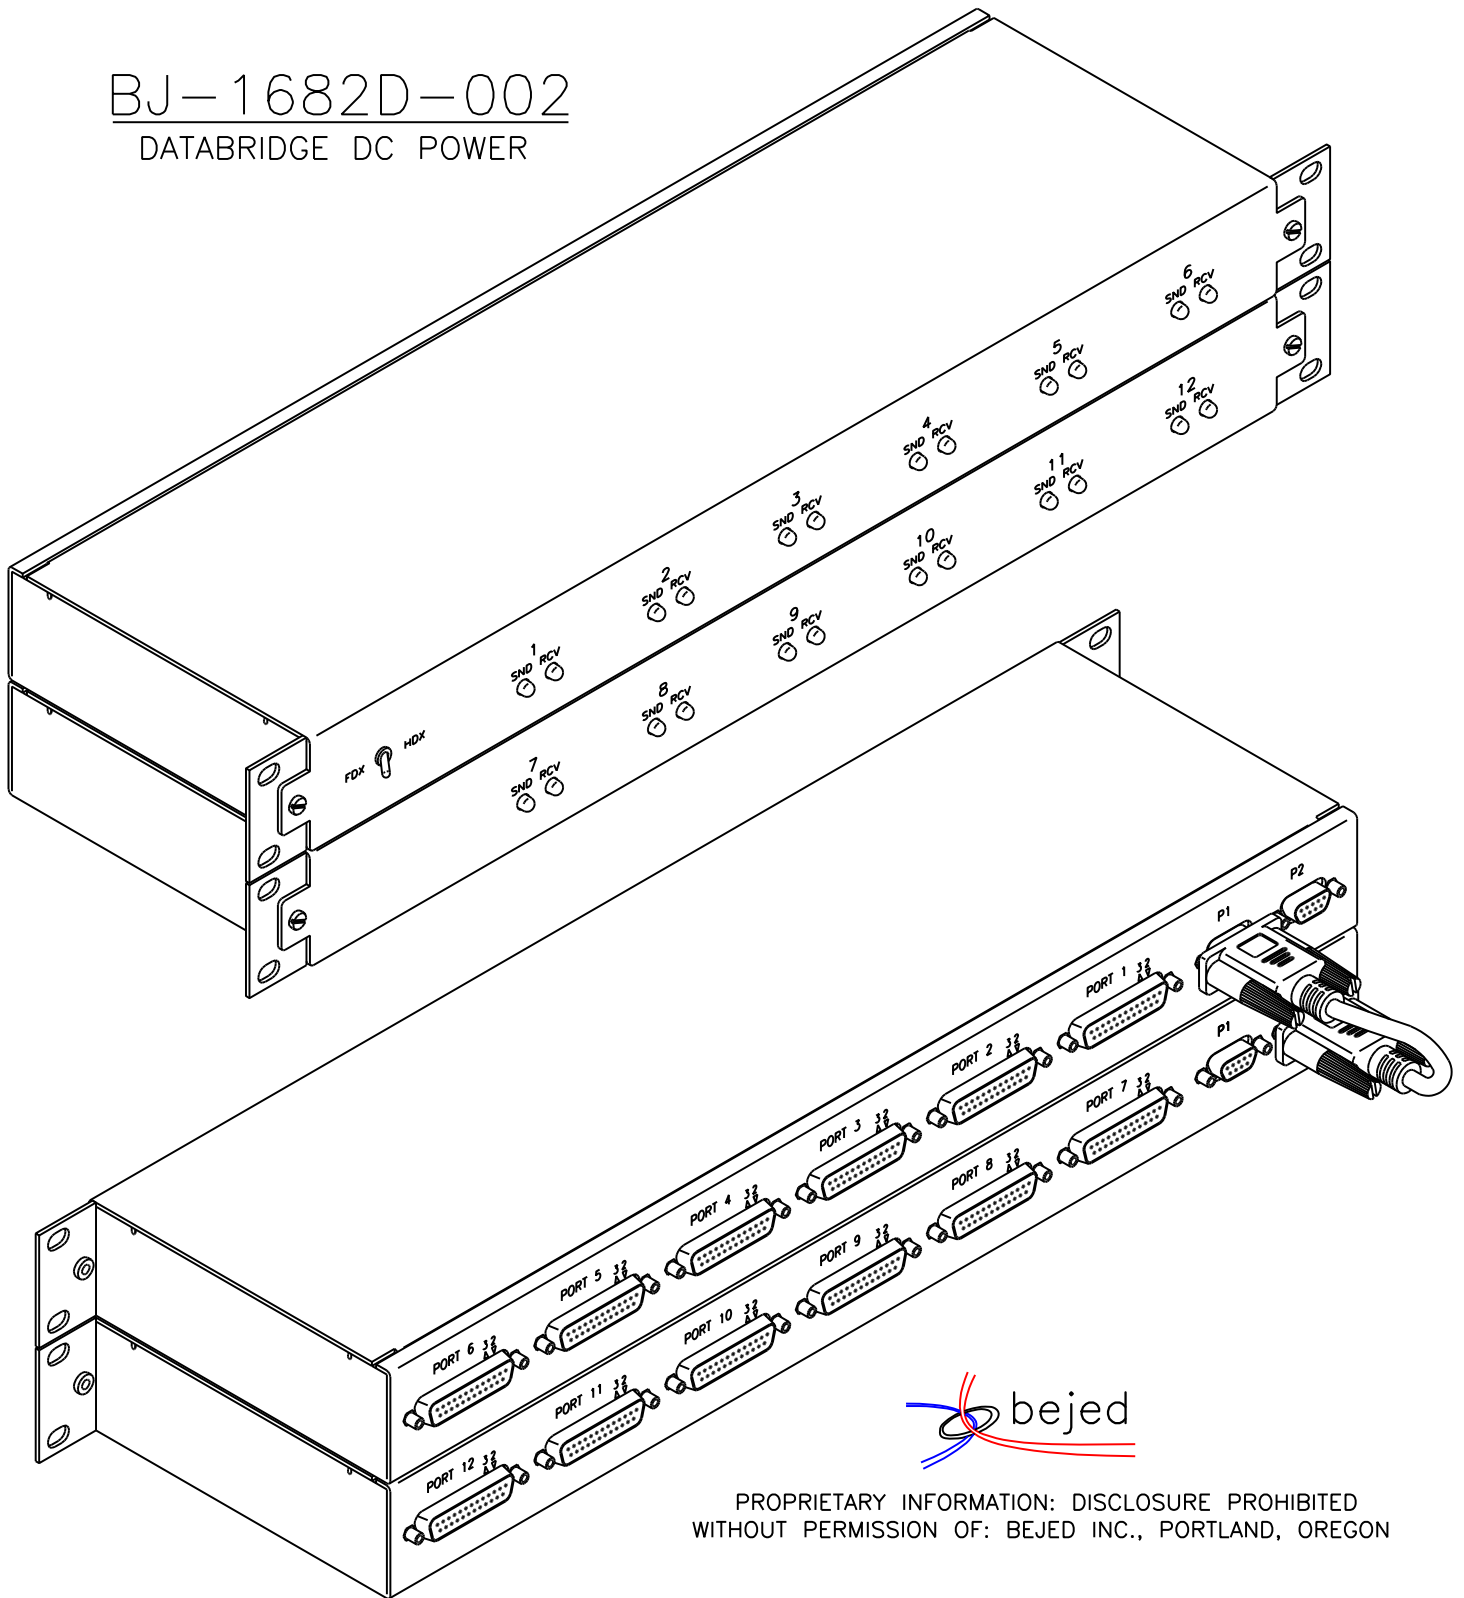

BJ-1682D-002  
DATABRIDGE DC POWER

PROPRIETARY INFORMATION: DISCLOSURE PROHIBITED  
WITHOUT PERMISSION OF: BEJED INC., PORTLAND, OREGON