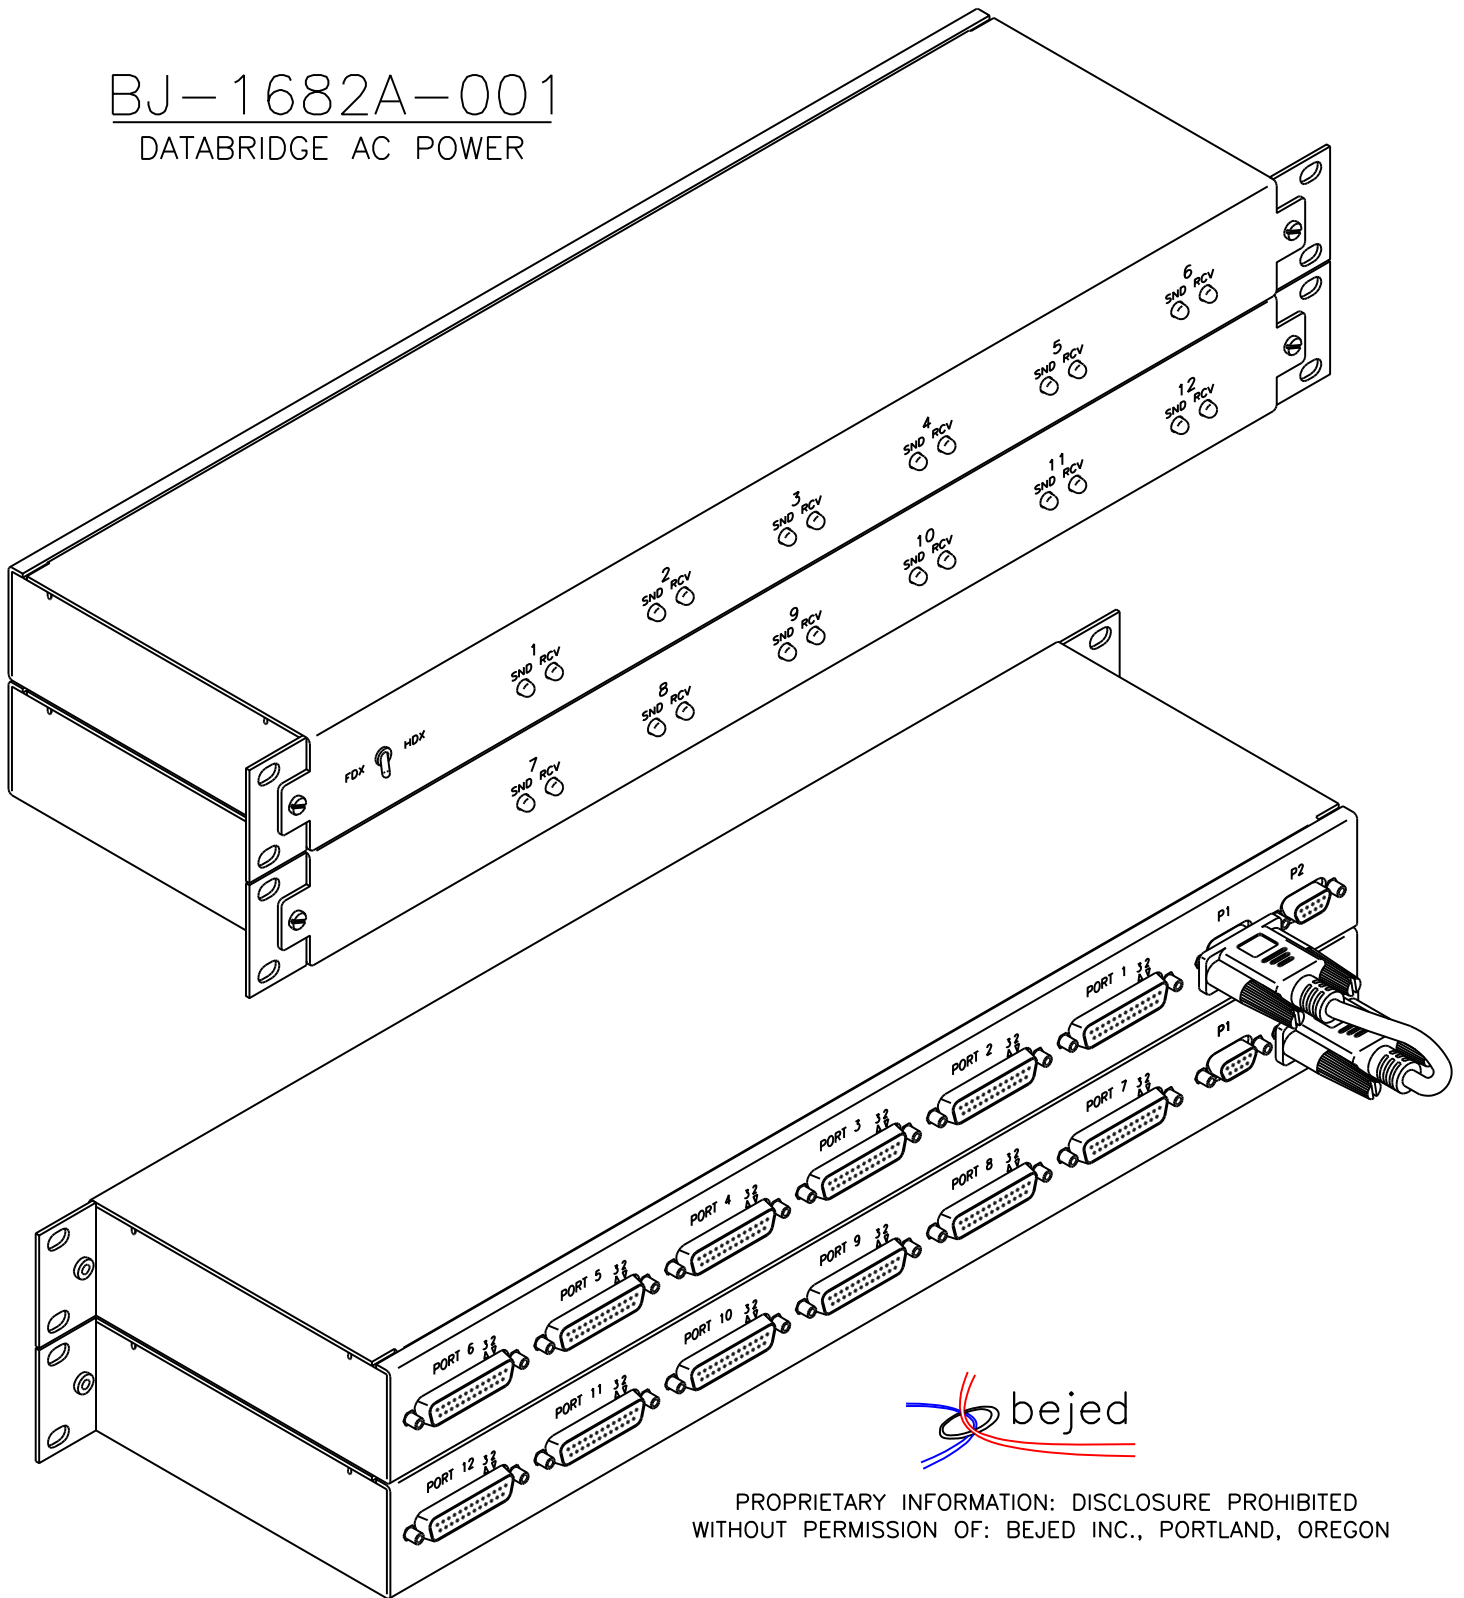

BJ-1682A-001  
DATABRIDGE AC POWER

PROPRIETARY INFORMATION: DISCLOSURE PROHIBITED  
WITHOUT PERMISSION OF: BEJED INC., PORTLAND, OREGON